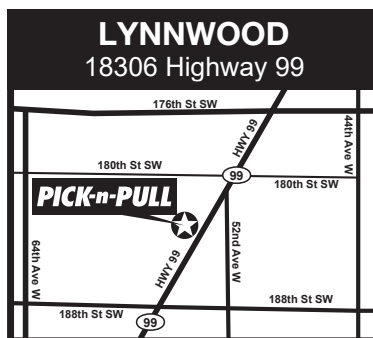

PICK-n-PULL

We Sell Parts • We Sell Cars • We Buy Cars

Vendemos Piezas • Vendemos Autos • Compramos Autos

- Fresh Inventory Daily
- Online Inventory with Pictures & VIN Data
- Super Low Prices on Tires
- Actualización Diaria del Inventario
- Inventario en Línea con Fotos y Datos de VIN
- Llantas - Precios Super Bajos

FREE

30-Day Exchange
Parts Interchange Info
Use of Wheelbarrow
and Engine Hoists

GRATIS

Cambio de 30 Días
Información de
Intercambio de Piezas
Uso de Carretillas y
Montacargas para Motores

ARE YOU A TOOLKIT MEMBER?

Join Today • Free Membership • Earn Points • Get Rewards • Exclusive Sales

**CASH
FOR JUNK
CARS**
1-800-442-JUNK

WE BUY CARS 7 DAYS A WEEK

WE PAY TOP $$$ FOR YOUR CAR | Running or not - Towing Available

COMPRAMOS CARROS 7 DIAS A LA SEMANA

PAGAMOS $$$ EN EFECTIVO POR SU AUTO | Arranque o No - Gruá Disponible

Certified Recycle Center
Centro Certificado de Reciclaje

www.picknpull.com

Visit us on the web for specials, events, locations and online inventory
Visite sitio web por ofertas especiales, eventos, ubicaciones e inventario en línea