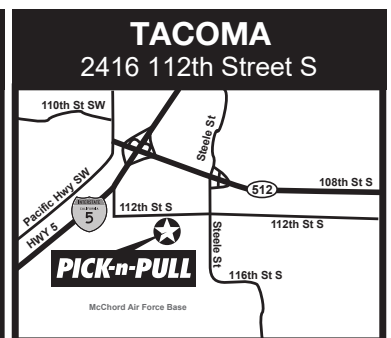

PICK-n-PULL

We Sell Parts • We Sell Cars • We Buy Cars

Vendemos Piezas • Vendemos Autos • Compramos Autos

- Fresh Inventory Daily
- Online Inventory with Pictures & VIN Data
- Super Low Prices on Tires
- Actualización Diaria del Inventario
- Inventario en Línea con Fotos y Datos de VIN
- Llantas - Precios Super Bajos

FREE

30-Day Exchange
Parts Interchange Info
Use of Wheelbarrow
and Engine Hoists

GRATIS

Cambio de 30 Días
Información de
Intercambio de Piezas
Uso de Carretillas y
Montacargas para Motores

ARE YOU A TOOLKIT MEMBER?

Join Today • Free Membership • Earn Points • Get Rewards • Exclusive Sales

**CASH
FOR JUNK
CARS**
1-800-442-JUNK

WE BUY CARS 7 DAYS A WEEK

WE PAY TOP $$$ FOR YOUR CAR | Running or not - Towing Available

COMPRAMOS CARROS 7 DIAS A LA SEMANA

PAGAMOS $$$ EN EFECTIVO POR SU AUTO | Arranque o No - Gruá Disponible

Certified Recycle Center
Centro Certificado de Reciclaje

www.picknpull.com

Visit us on the web for specials, events, locations and online inventory
Visite sitio web por ofertas especiales, eventos, ubicaciones e inventario en línea