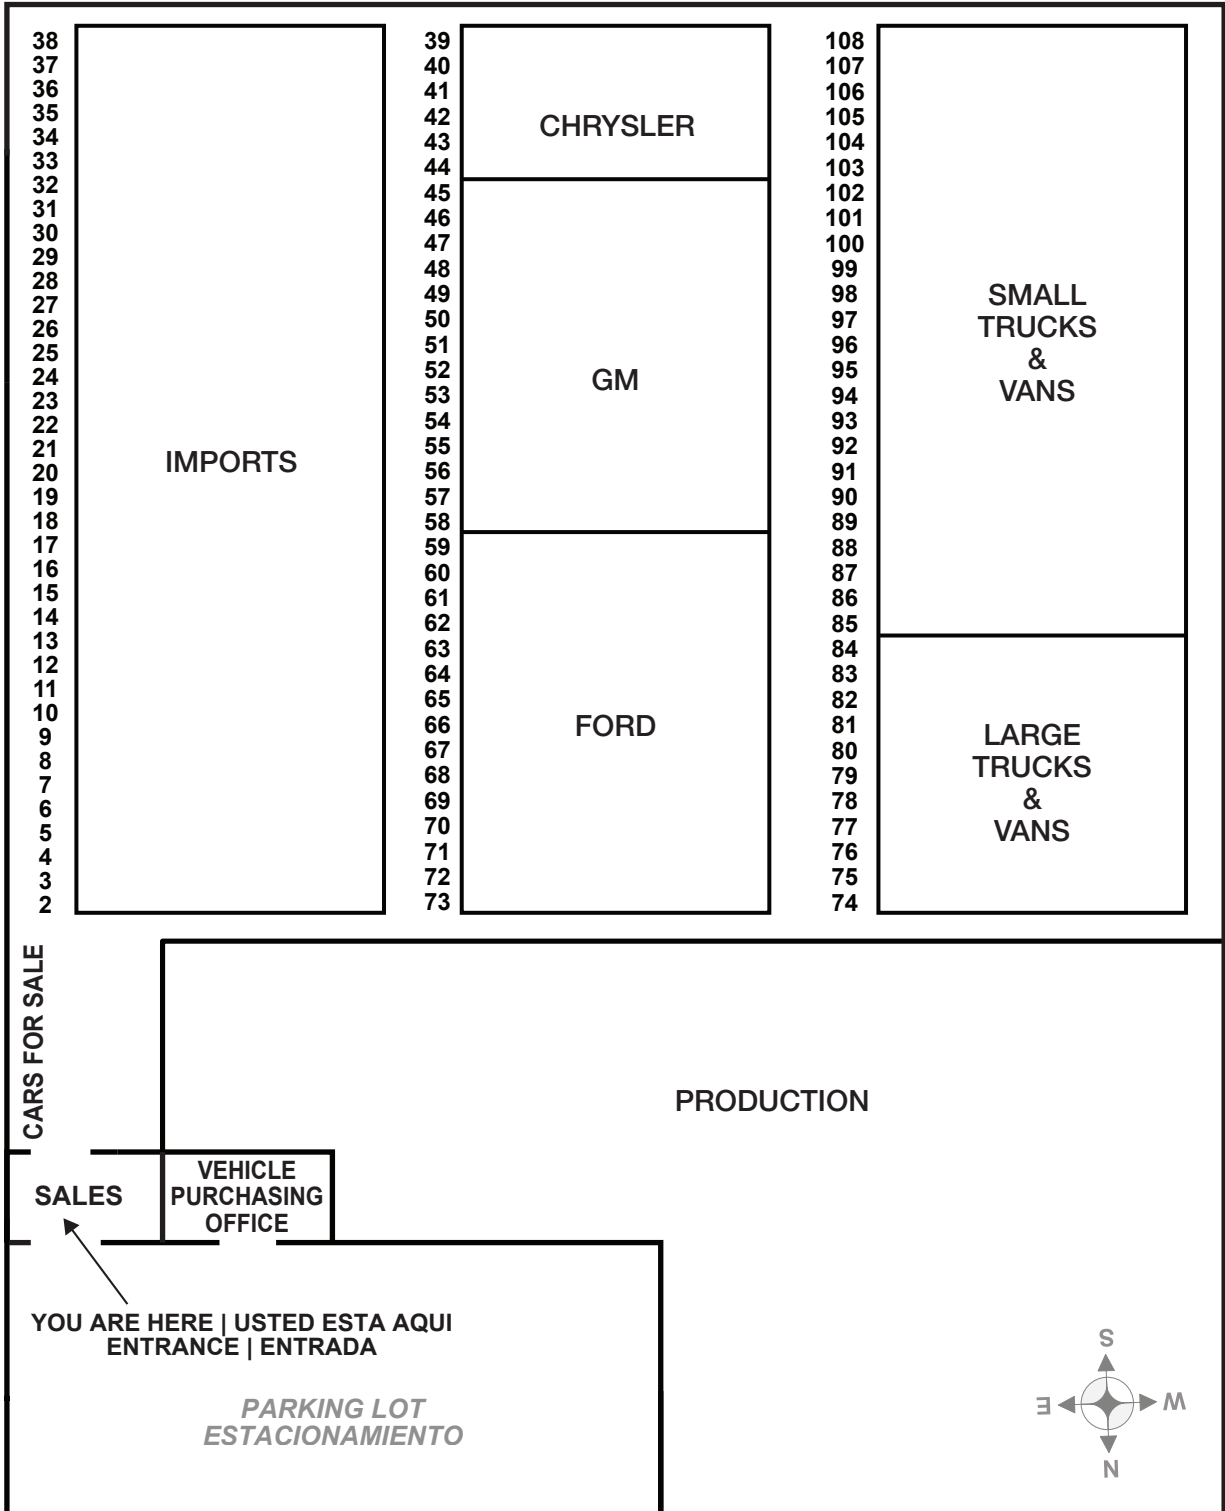

PICK-n-PULL

4659 Air Base Parkway, Fairfield, CA 94533

REMINDER!!! THIS IS FOR YOUR SAFETY AND OTHERS
PLEASE NO Jacks, Torches, Grinders or anything that can cause a fire.
PLEASE DO NOT use the overhead hoist to pick up cars, they are for pulling engines and transmissions out of the car. They can not hold the weight of a car.
PLEASE DO NOT bring any parts into the yard you may be charged for them.