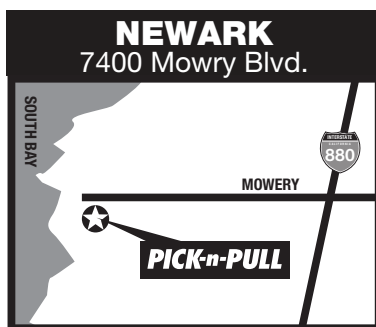

PICK-n-PULL®

We Sell Parts • We Sell Cars • We Buy Cars

Vendemos Piezas • Vendemos Autos • Compramos Autos

- Fresh Inventory Daily
- Online Inventory with Pictures & VIN Data
- Super Low Prices on Tires
- Actualización Diaria del Inventario
- Inventario en Línea con Fotos y Datos de VIN
- Llantas - Precios Super Bajos

FREE

30-Day Exchange • Parts Interchange Info
Use of Wheelbarrow and Engine Hoists

GRATIS

Cambio de 30 Días • Información de Intercambio de Piezas
Uso de Carretillas y Montacargas para Motores

ARE YOU A TOOLKIT MEMBER?

Join Today • Free Membership • Earn Points • Get Rewards • Exclusive Sales

**CASH
FOR JUNK
CARS**
1-800-442-JUNK

WE BUY CARS 7 DAYS A WEEK

WE PAY TOP $$$ FOR YOUR CAR | Running or not - Towing Available

COMPRAMOS CARROS 7 DIAS A LA SEMANA

PAGAMOS $$$ EN EFECTIVO POR SU AUTO | Arranque o No - Gruá Disponible

www.picknpull.com

Visit us on the web for specials, events, locations and online inventory

Visite sitio web por ofertas especiales, eventos, ubicaciones e inventario en línea