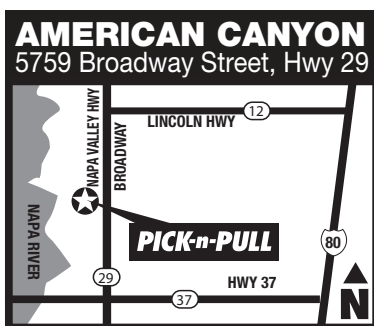

PICK-n-PULL®

We Sell Parts • We Sell Cars • We Buy Cars

Vendemos Piezas • Vendemos Autos • Compramos Autos

- Fresh Inventory Daily
- Online Inventory with Pictures & VIN Data
- Super Low Prices on Tires
- Actualización Diaria del Inventario
- Inventario en Línea con Fotos y Datos de VIN
- Llantas - Precios Super Bajos

FREE

30-Day Exchange • Parts Interchange Info
Use of Wheelbarrow and Engine Hoists

GRATIS

Cambio de 30 Días • Información de Intercambio de Piezas
Uso de Carretillas y Montacargas para Motores

ARE YOU A TOOLKIT MEMBER?

Join Today • Free Membership • Earn Points • Get Rewards • Exclusive Sales

**CASH
FOR JUNK
CARS**
1-800-442-JUNK

WE BUY CARS 7 DAYS A WEEK

WE PAY TOP $$$ FOR YOUR CAR | Running or not - Towing Available

COMPRAMOS CARROS 7 DIAS A LA SEMANA

PAGAMOS $$$ EN EFECTIVO POR SU AUTO | Arranque o No - Gruá Disponible

www.picknpull.com

Visit us on the web for specials, events, locations and online inventory

Visite sitio web por ofertas especiales, eventos, ubicaciones e inventario en línea