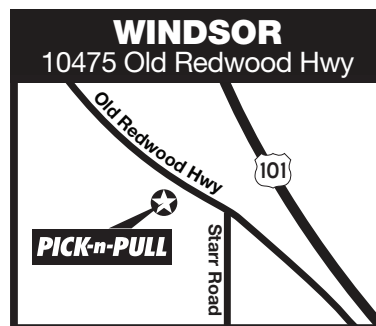

PICK-n-PULL®

We Sell Parts • We Sell Cars • We Buy Cars

Vendemos Piezas • Vendemos Autos • Compramos Autos

- Fresh Inventory Daily
- Online Inventory with Pictures & VIN Data
- Super Low Prices on Tires
- Actualización Diaria del Inventario
- Inventario en Línea con Fotos y Datos de VIN
- Llantas - Precios Super Bajos

FREE

30-Day Exchange • Parts Interchange Info
Use of Wheelbarrow and Engine Hoists

GRATIS

Cambio de 30 Días • Información de Intercambio de Piezas
Uso de Carretillas y Montacargas para Motores

ARE YOU A TOOLKIT MEMBER?

Join Today • Free Membership • Earn Points • Get Rewards • Exclusive Sales

**CASH
FOR JUNK
CARS**
1-800-442-JUNK

WE BUY CARS 7 DAYS A WEEK

WE PAY TOP $$$ FOR YOUR CAR | Running or not - Towing Available

COMPRAMOS CARROS 7 DIAS A LA SEMANA

PAGAMOS $$$ EN EFECTIVO POR SU AUTO | Arranque o No - Gruá Disponible

www.picknpull.com

Visit us on the web for specials, events, locations and online inventory

Visite sitio web por ofertas especiales, eventos, ubicaciones e inventario en línea