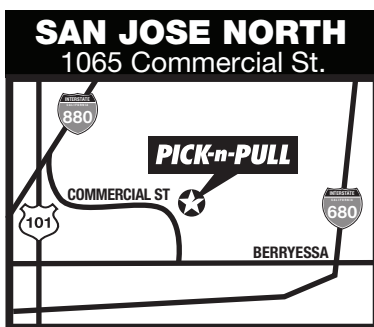

PICK-n-PULL®

We Sell Parts • We Sell Cars • We Buy Cars

Vendemos Piezas • Vendemos Autos • Compramos Autos

- Fresh Inventory Daily
- Online Inventory with Pictures & VIN Data
- Super Low Prices on Tires
- Actualización Diaria del Inventario
- Inventario en Línea con Fotos y Datos de VIN
- Llantas - Precios Super Bajos

FREE

30-Day Exchange • Parts Interchange Info
Use of Wheelbarrow and Engine Hoists

GRATIS

Cambio de 30 Días • Información de Intercambio de Piezas
Uso de Carretillas y Montacargas para Motores

ARE YOU A TOOLKIT MEMBER?

Join Today • Free Membership • Earn Points • Get Rewards • Exclusive Sales

**CASH
FOR JUNK
CARS**
1-800-442-JUNK

WE BUY CARS 7 DAYS A WEEK

WE PAY TOP $$$ FOR YOUR CAR | Running or not - Towing Available

COMPRAMOS CARROS 7 DIAS A LA SEMANA

PAGAMOS $$$ EN EFECTIVO POR SU AUTO | Arranque o No - Gruá Disponible

www.picknpull.com

Visit us on the web for specials, events, locations and online inventory

Visite sitio web por ofertas especiales, eventos, ubicaciones e inventario en línea