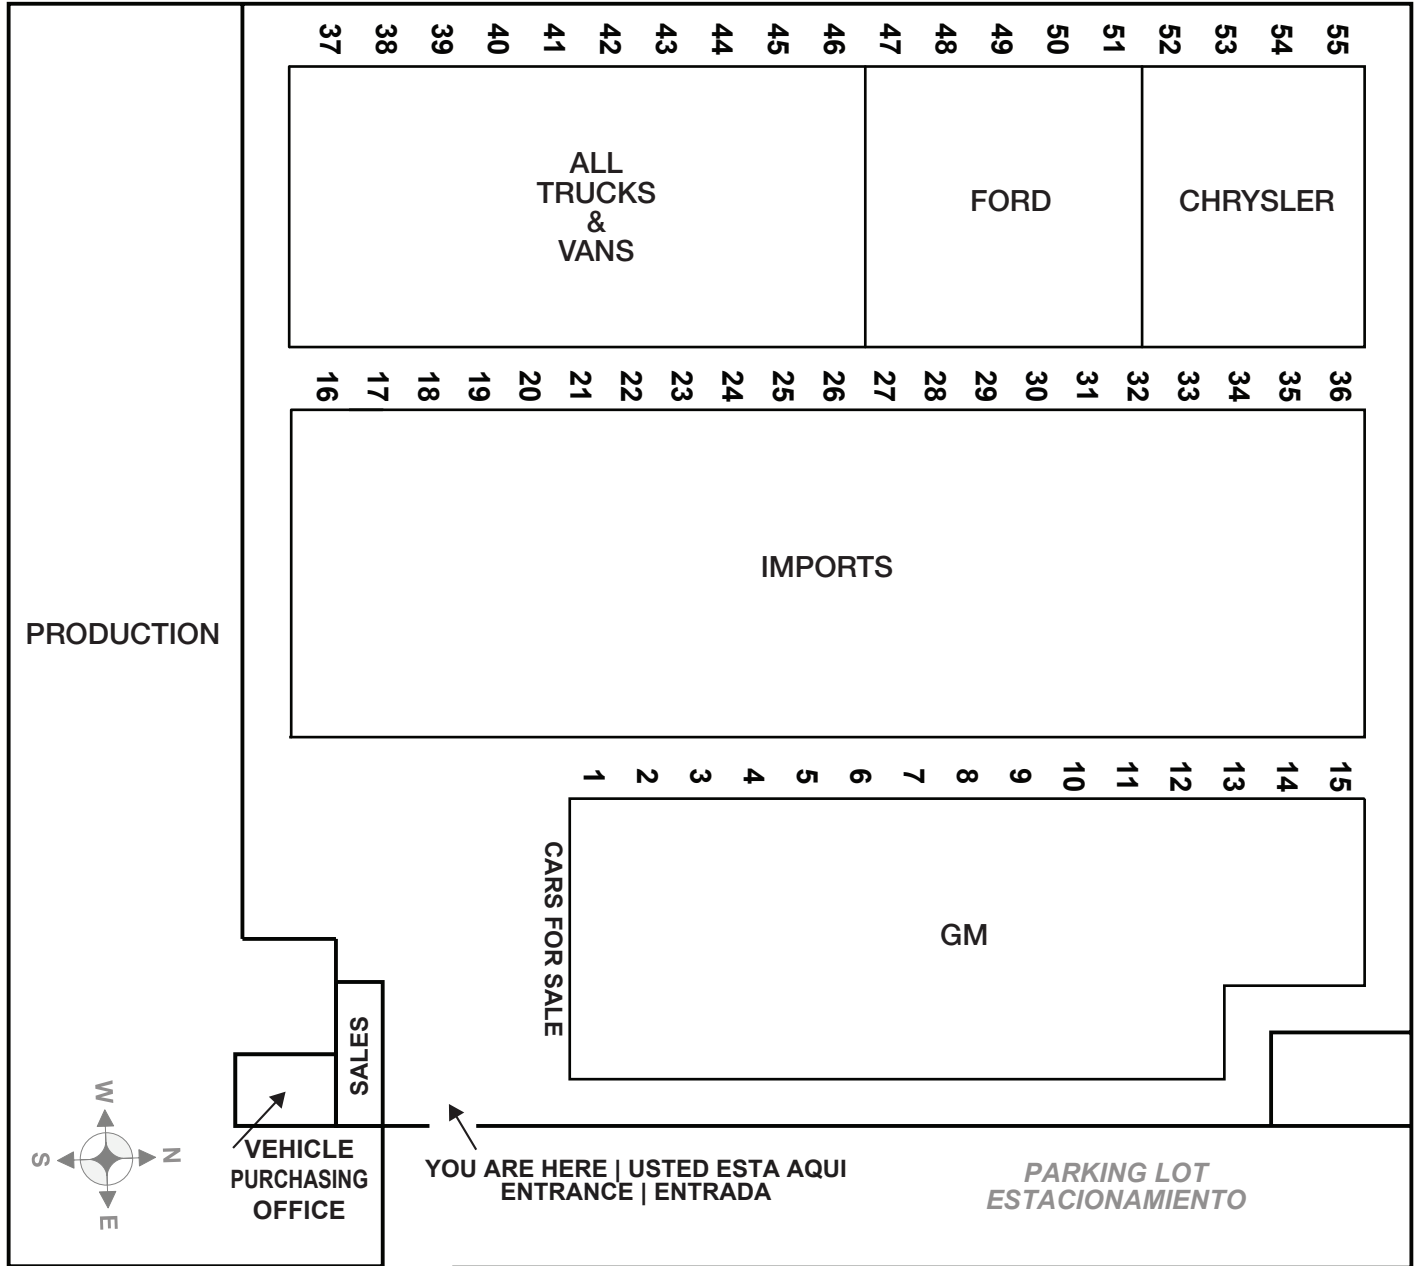

PICK-n-PULL

8451 San Leandro Street, Oakland, CA 94621

San Leandro Street

REV. 20200306

REMINDER!!! THIS IS FOR YOUR SAFETY AND OTHERS
 PLEASE NO Jacks, Torches, Grinders or anything that can cause a fire.
 PLEASE DO NOT use the overhead hoist to pick up cars, they are for pulling engines and transmissions out of the car. They can not hold the weight of a car.
 PLEASE DO NOT bring any parts into the yard you may be charged for them.