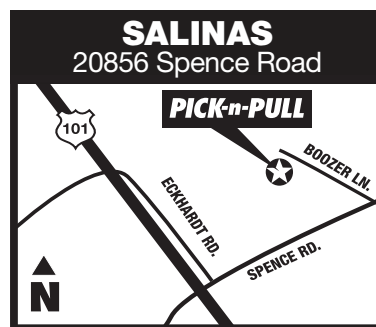

PICK-n-PULL®

We Sell Parts • We Sell Cars • We Buy Cars

Vendemos Piezas • Vendemos Autos • Compramos Autos

- Fresh Inventory Daily
- Online Inventory with Pictures & VIN Data
- Super Low Prices on Tires
- Actualización Diaria del Inventario
- Inventario en Línea con Fotos y Datos de VIN
- Llantas - Precios Super Bajos

FREE

30-Day Exchange • Parts Interchange Info
Use of Wheelbarrow and Engine Hoists

GRATIS

Cambio de 30 Días • Información de Intercambio de Piezas
Uso de Carretillas y Montacargas para Motores

ARE YOU A TOOLKIT MEMBER?

Join Today • Free Membership • Earn Points • Get Rewards • Exclusive Sales

**CASH
FOR JUNK
CARS**
1-800-442-JUNK

WE BUY CARS 7 DAYS A WEEK

WE PAY TOP $$$ FOR YOUR CAR | Running or not - Towing Available

COMPRAMOS CARROS 7 DIAS A LA SEMANA

PAGAMOS $$$ EN EFECTIVO POR SU AUTO | Arranque o No - Gruá Disponible

www.picknpull.com

Visit us on the web for specials, events, locations and online inventory

Visite sitio web por ofertas especiales, eventos, ubicaciones e inventario en línea