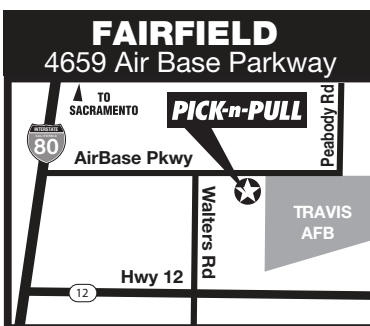

PICK-n-PULL®

We Sell Parts • We Sell Cars • We Buy Cars

Vendemos Piezas • Vendemos Autos • Compramos Autos

- Fresh Inventory Daily
- Online Inventory with Pictures & VIN Data
- Super Low Prices on Tires
- Actualización Diaria del Inventario
- Inventario en Línea con Fotos y Datos de VIN
- Llantas - Precios Super Bajos

FREE

30-Day Exchange • Parts Interchange Info
Use of Wheelbarrow and Engine Hoists

GRATIS

Cambio de 30 Días • Información de Intercambio de Piezas
Uso de Carretillas y Montacargas para Motores

ARE YOU A TOOLKIT MEMBER?

Join Today • Free Membership • Earn Points • Get Rewards • Exclusive Sales

**CASH
FOR JUNK
CARS**
1-800-442-JUNK

WE BUY CARS 7 DAYS A WEEK

WE PAY TOP $$$ FOR YOUR CAR | Running or not - Towing Available

COMPRAMOS CARROS 7 DIAS A LA SEMANA

PAGAMOS $$$ EN EFECTIVO POR SU AUTO | Arranque o No - Gruá Disponible

www.picknpull.com

Visit us on the web for specials, events, locations and online inventory

Visite sitio web por ofertas especiales, eventos, ubicaciones e inventario en línea